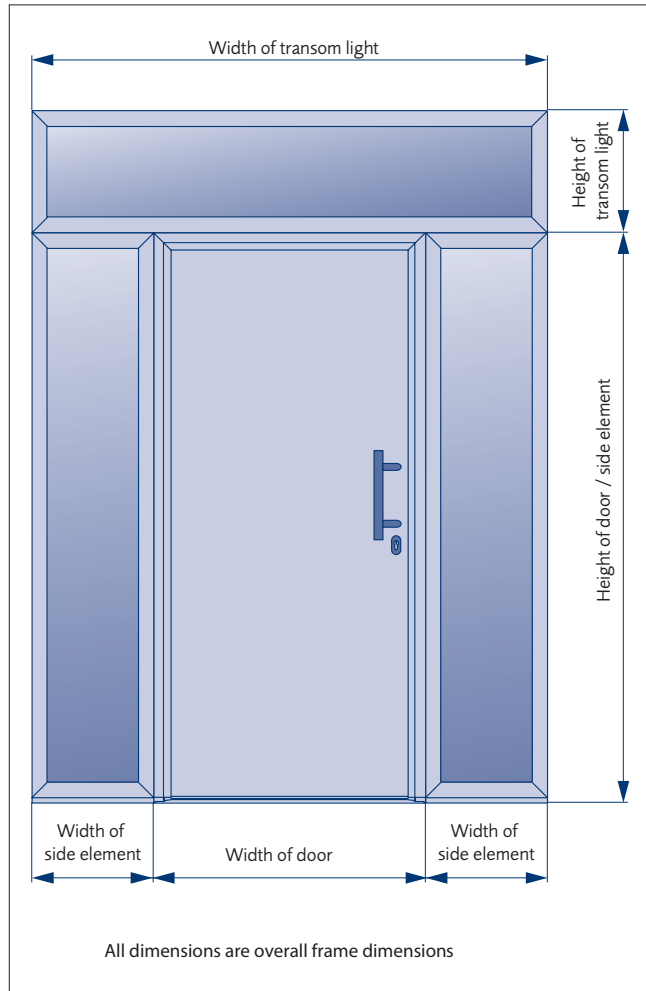

GARADOR FrontGuard Entrance Doors – Specifications

FrontGuard Door Specifications

Plan view of door with side element

Plan view of door with side element

Plan view of door

Roundstyle frame

Side view of door

Quadrangular frame