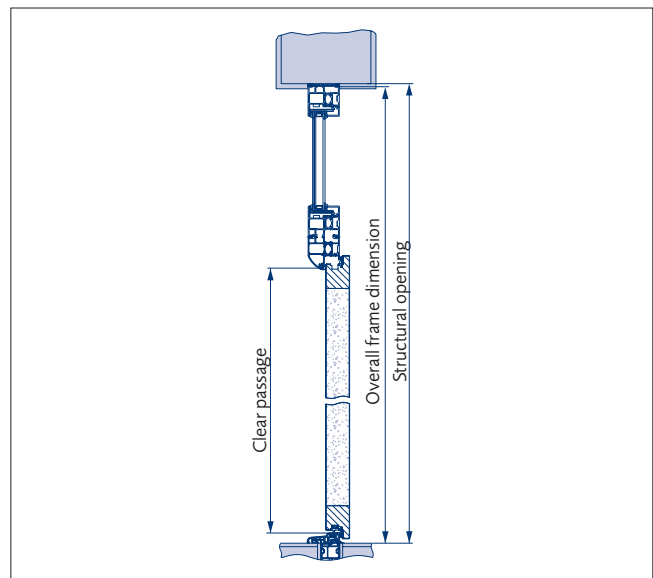

GARADOR FrontGuard Entrance Doors – Specifications

FrontGuard Door Specifications

Plan view of door with side element

Plan view of door with side element

Plan view of door

Roundstyle frame

Side view of door

Quadrangular frame