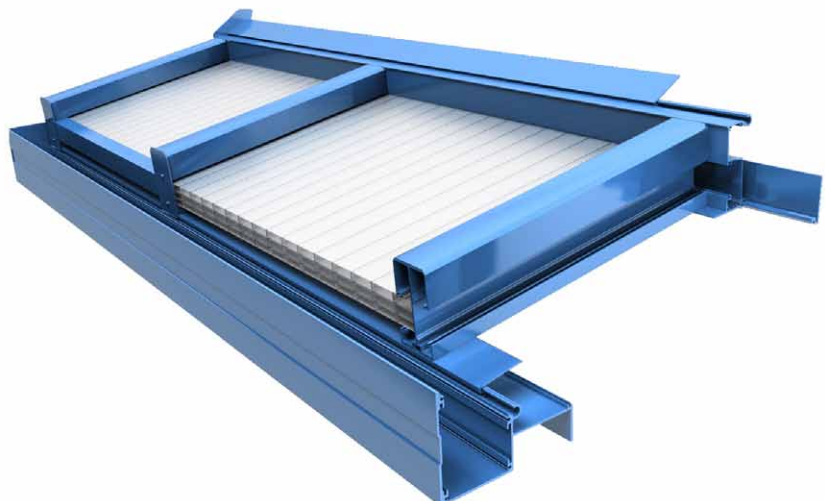

Information on the design load and maximum span limits is available on request.