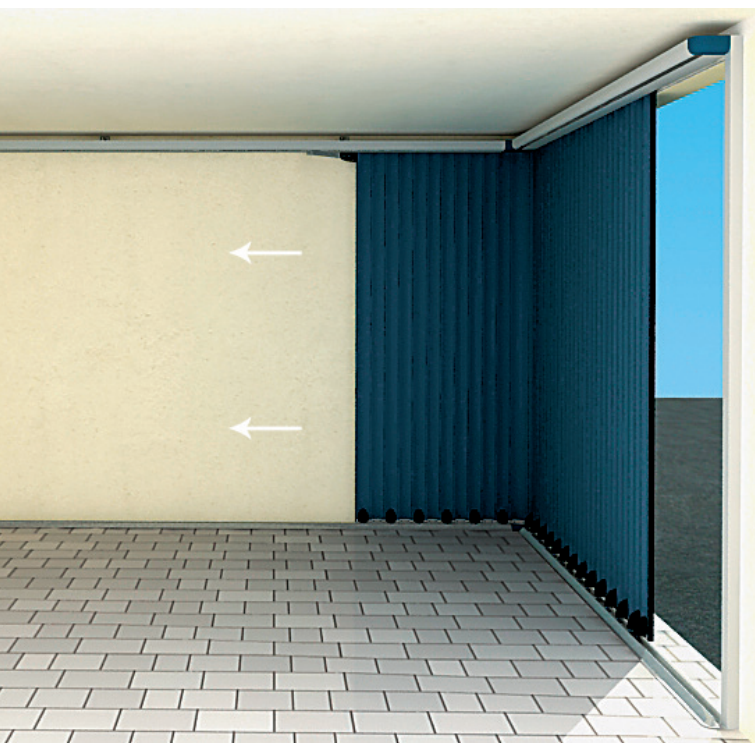

CFC-free foam-filled
aluminium slat design