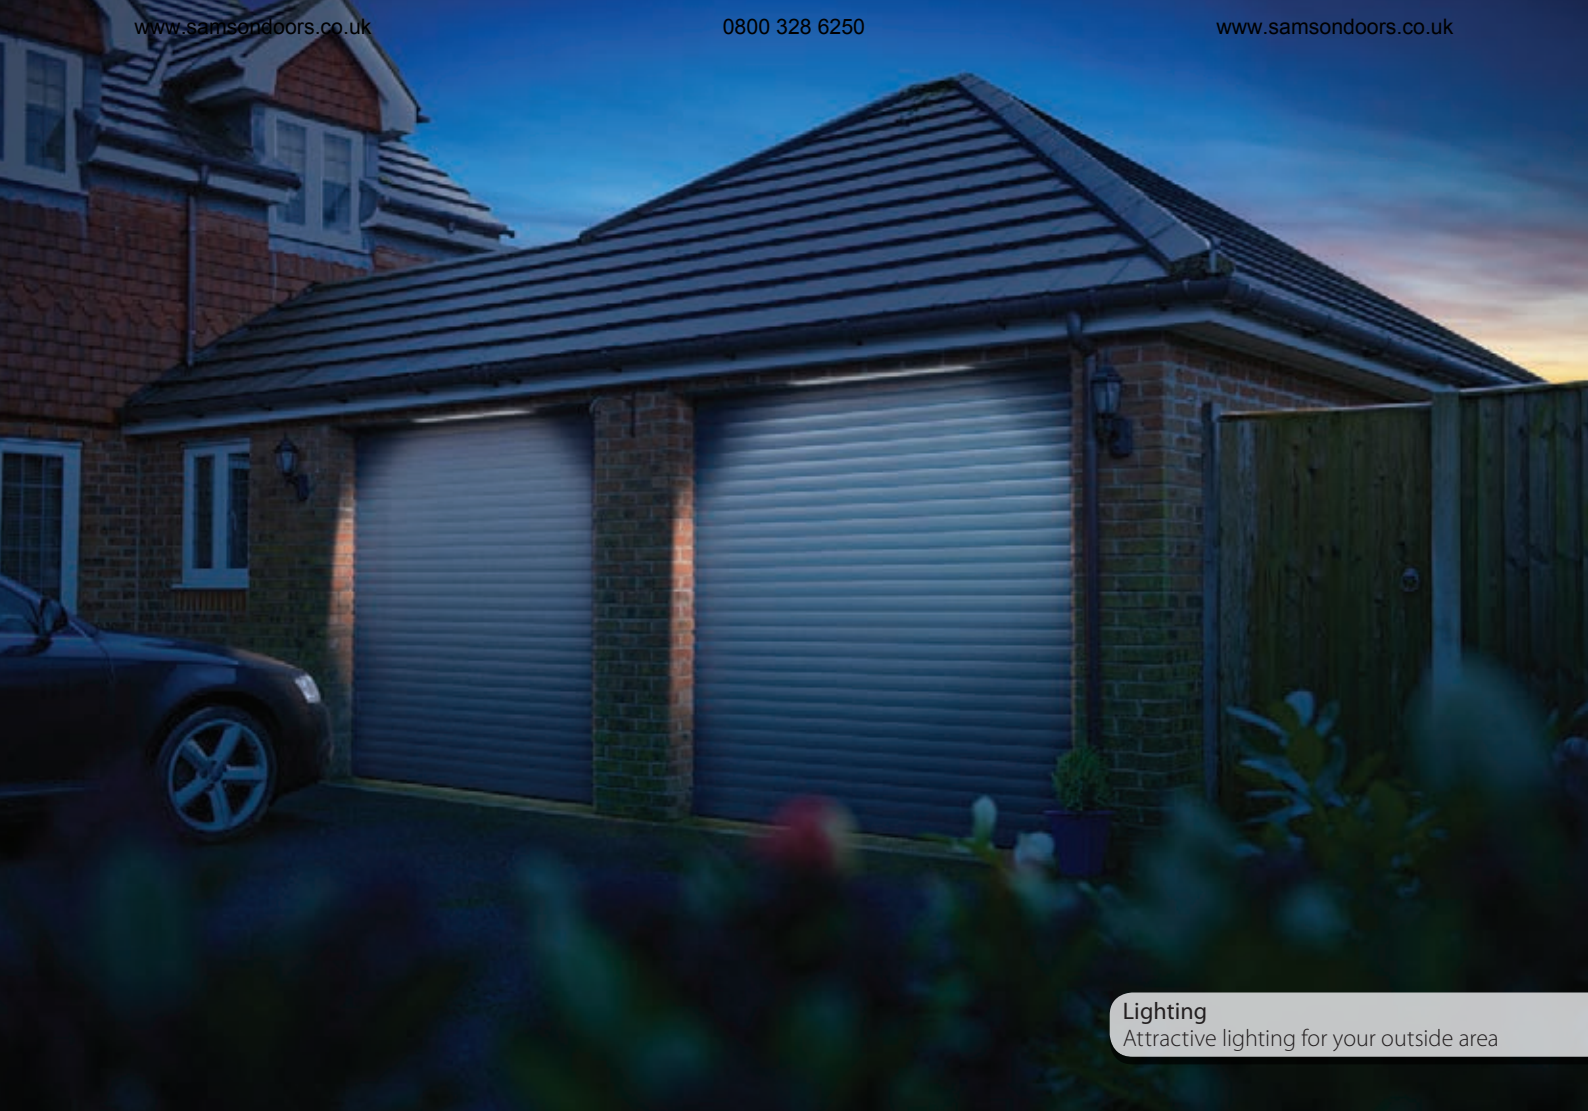

Lighting
Attractive lighting for your outside area

Lighting and Alarm

The perfect complement to your garage door.

Lighting

Our SeceuroGlide lighting options give the opportunity to have attractive outside lighting. Discreetly fitted as a down light this enhancement to your garage can be set to turn on and off automatically in accordance with when you use your garage or can be left on to allow additional lighting to your outside area.

Alarm

For additional security your SeceuroGlide Roller Garage Door can be fitted with an alarm, simply fitted to the garage door the alarm will sound should any force be applied to the garage door.

To learn more about the options available on each of the SeceuroGlide garage doors, see [Page 19](#).

Internal/External Lighting