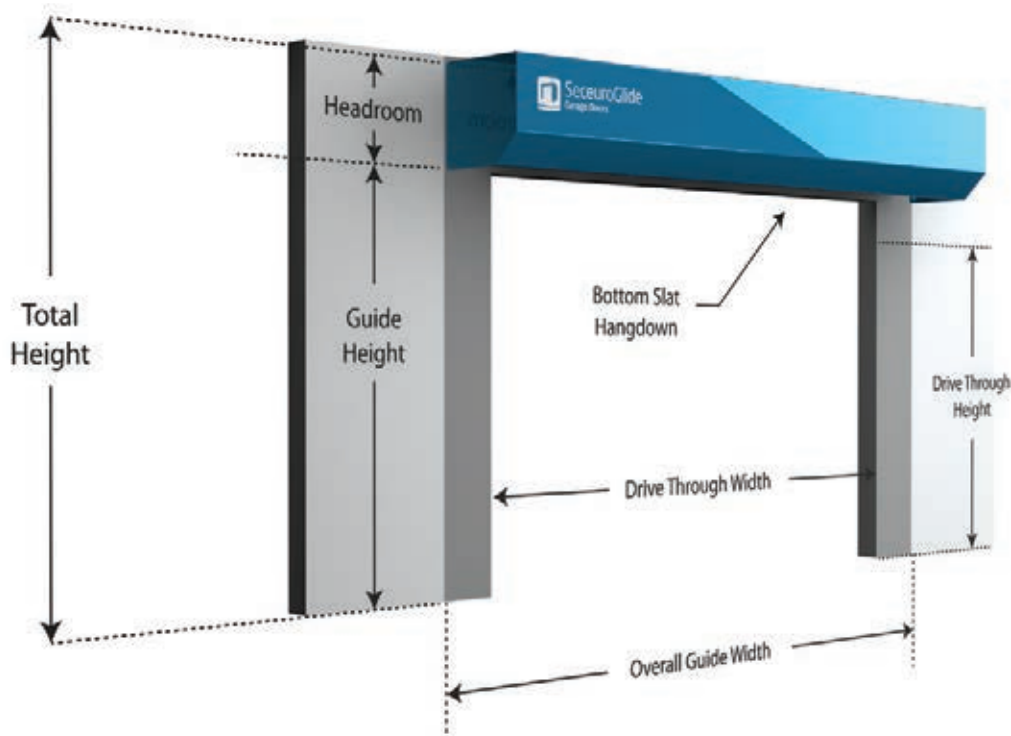

Learn more about the importance of conformity and CE marking on [Page 24](#).

See [Page 12](#)
SeceuroGlide
Connect

SeceuroGlide Technical

How to measure for your garage door.

Fitting Requirements

Headroom requirements

- SeceuroGlide and SeceuroGlide Excel require a minimum of 300 mm headroom for doors up to 2500 mm in opening height and 350 mm headroom for door up to 3500 mm opening height
- SeceuroGlide Manual requires a minimum headroom of 300 mm
- SeceuroGlide Compact requires just 205 mm headroom for doors with an opening height up to 2150 mm