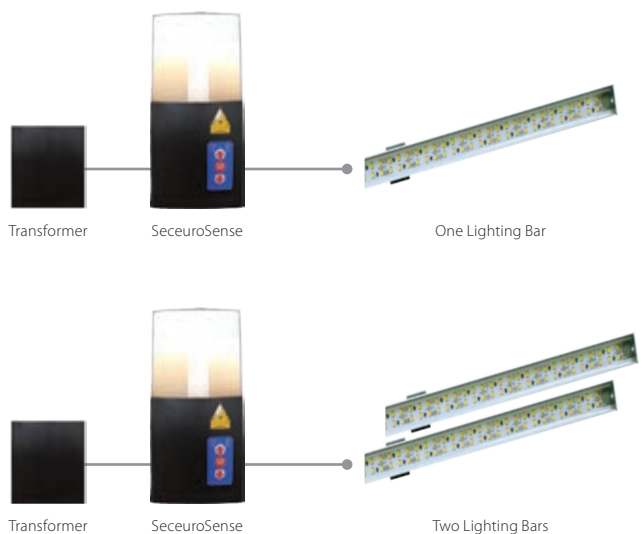

Internal/External Lighting