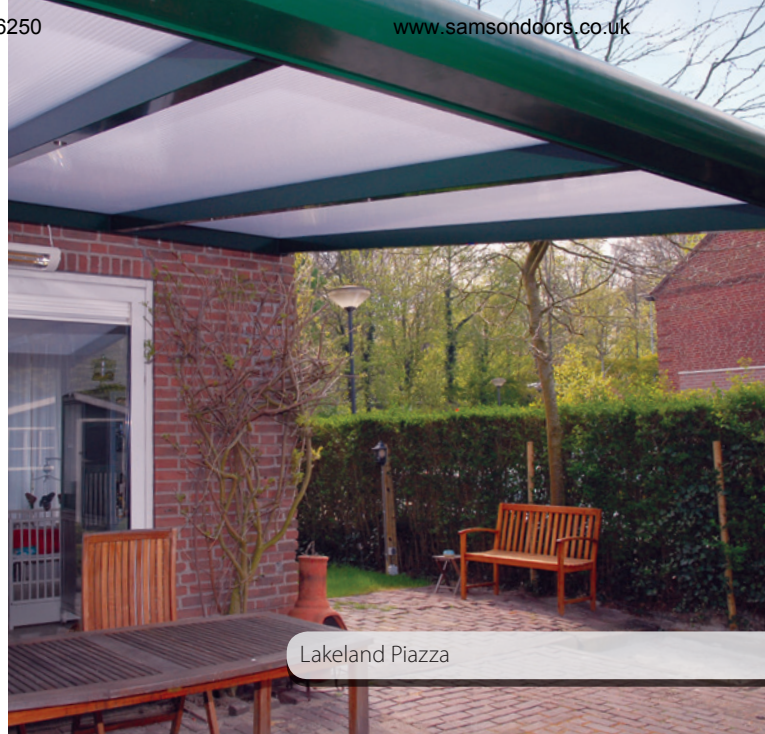

Lakeland Piazza