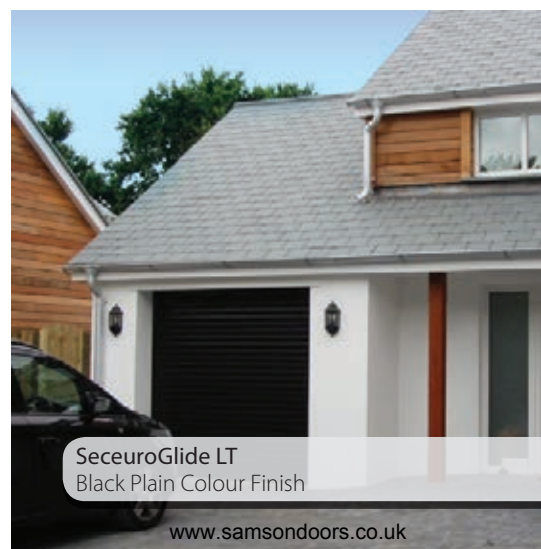

SeceuroGlide LT
Black Plain Colour Finish