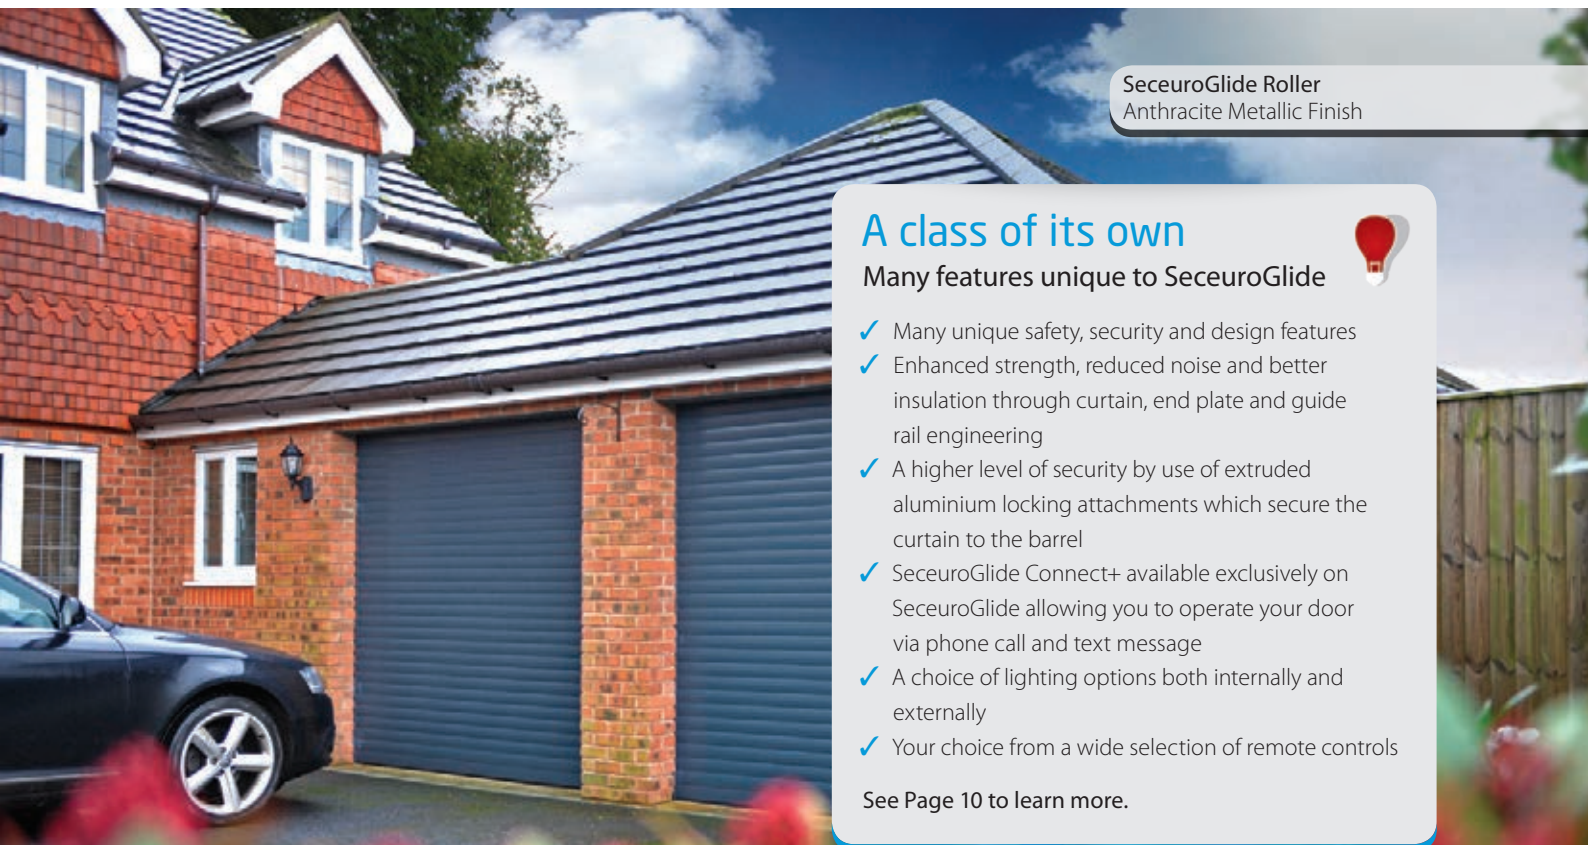

SeceuroGlide Roller
Anthracite Metallic Finish

A class of its own

Many features unique to SeceuroGlide

- ✓ Many unique safety, security and design features
- ✓ Enhanced strength, reduced noise and better insulation through curtain, end plate and guide rail engineering
- ✓ A higher level of security by use of extruded aluminium locking attachments which secure the curtain to the barrel
- ✓ SeceuroGlide Connect+ available exclusively on SeceuroGlide allowing you to operate your door via phone call and text message
- ✓ A choice of lighting options both internally and externally
- ✓ Your choice from a wide selection of remote controls

See Page 10 to learn more.