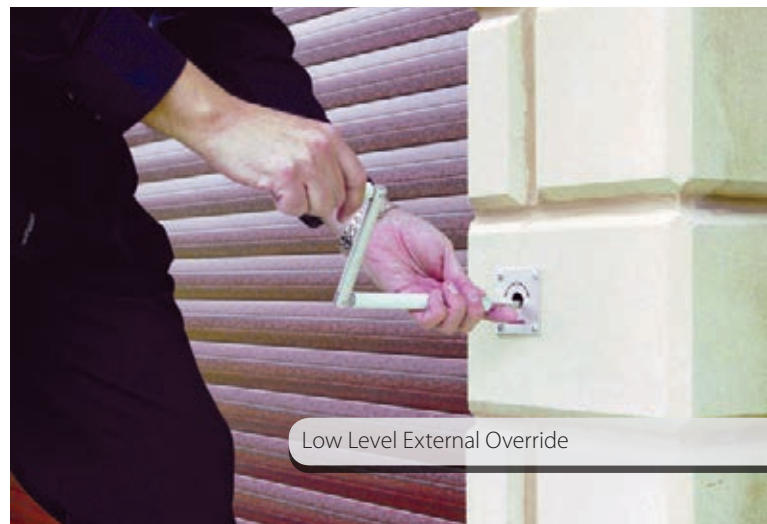

Vision Slats

Low Level External Override

Virtually maintenance free

Careful use of your door is the best way to avoid maintenance or remedial work.

SeceuroGlide doors are low maintenance. The curtain needs wiping with a damp cloth and a mild detergent to remove any excessive dirt or grime to maintain its prime appearance and to reduce the risk of the surface being damaged. This must be done monthly in a salt air environment.