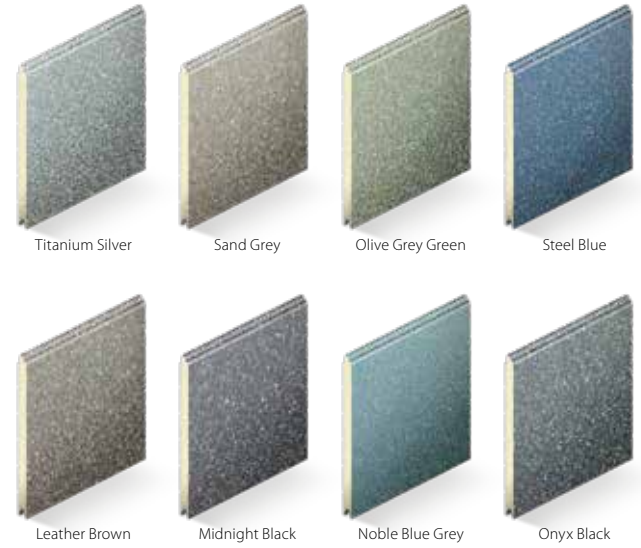

### 3 Colours

This is where you can truly create your ideal garage door. Available in any RAL colour or BS colour, SeceuroGlide Sectionals provide the opportunity to match your door to your windows, front door or even your car! Here are some of our most popular finishes, including our metallic colours.

Free of Charge Colours

#### Standard Colours

#### Metallic Colours