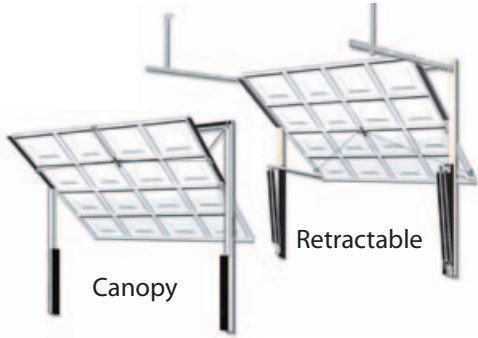

STRENGTH & SECURITY

Every door is built onto a steel chassis that provides a neat edge to the door panels and gives the door strength and rigidity. The chassis is available in white, brown or black (frames are also available to match). Up and over doors feature a black locking handle that operates the twin locking rods. Side hinged doors have a black lever handle that operates a locking latch to the active leaf, whilst the inactive leaf is secured by a shoot latch bolt.

The rear face of Valiant up and over doors is white (as shown left) with the chassis in white, brown or black. The rear face of side hinged doors is white as standard or brown as an optional extra, with the chassis in white, brown or black.

Valiant doors feature a choice of canopy or retractable lifting gear. Retractable gear's cranked lifting arms give full drive-through width at wing mirror height for most saloon cars. The further option of a powder coated or steel frame for ease of fitting provides a complete 'low maintenance' solution.