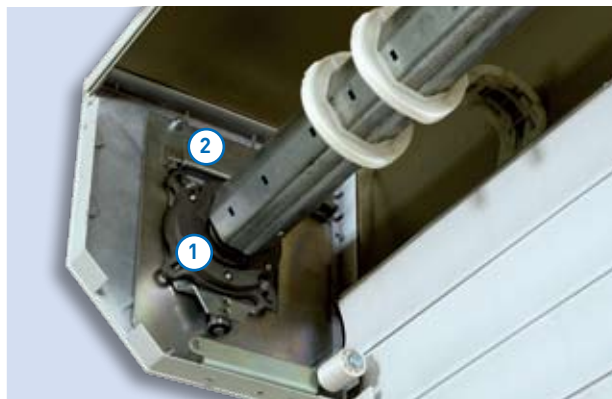

Choice of finishes A white interior finish creates a lighter, cleaner finish to the inside of your garage. Externally your NovoRol Deluxe door can be supplied in either a white or brown polyester powder coated finish or a choice of attractive and hard wearing laminated woodgrain finishes, plus a smooth Golden Oak woodgrain finish. The laminated woodgrain is harder wearing than a normal paint finish, is guaranteed for 10 years and looks great too! (See page 11 for details of your guarantee.)

NovoShield Cover All NovoRol Deluxe doors are provided with an extra important safety feature. The NovoShield cover, finished in white as standard, shields the user from accidental finger entrapment and provides an attractive finish to the door curtain.

Pivo-Glide Behind the NovoShield cover there are special sliding end brackets, enabling your door curtain to be fed straight into the tracks as the door unrolls, thereby reducing noise, wear and scuffing of the door curtain.

Remote controls Two compact, push-button remote controls are provided as standard.

Virtually maintenance free NovoRol Deluxe requires very little maintenance, but an annual low cost service from your local stockist will ensure your door provides many years of untroubled use.