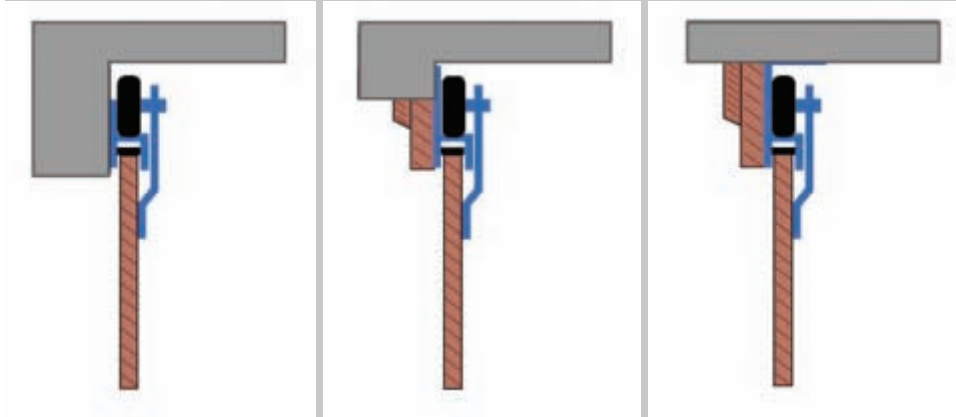

# ORIGINAL RUNDUM DOOR

Ball-bearing supported rollers    Guides with stainless steel ball-bearing supported vulcanised rollers    Engineered lock piece with compass type bolt and Euro cylinder security lock    Recessed door handle    Sprung stainless steel banding

Surface mounted T-track guide    Standard Version U-channel    Outward water drain

Normal lintel / Min 100 mm    Lintel less than 100 mm / Partial fascia    No Lintel / 100 mm fascia

Standard reveal 400 mm + No fascia needed    Inward fascia    Angled corner fascia 120 mm