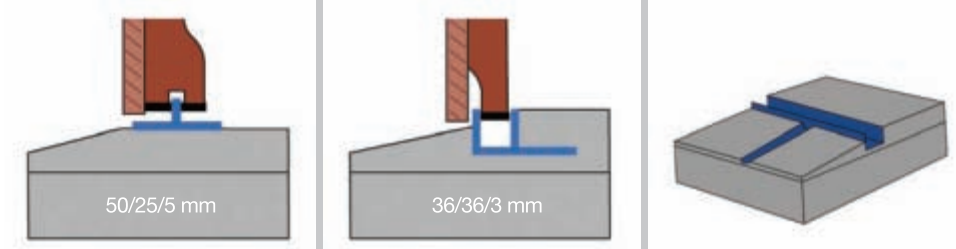

Surface mounted T-track guide    Standard Version U-channel    Outward water drain

Normal lintel / Min 100 mm    Lintel less than 100 mm / Partial fascia    No Lintel / 100 mm fascia

Standard reveal 400 mm + No fascia needed    Inward fascia    Angled corner fascia 120 mm