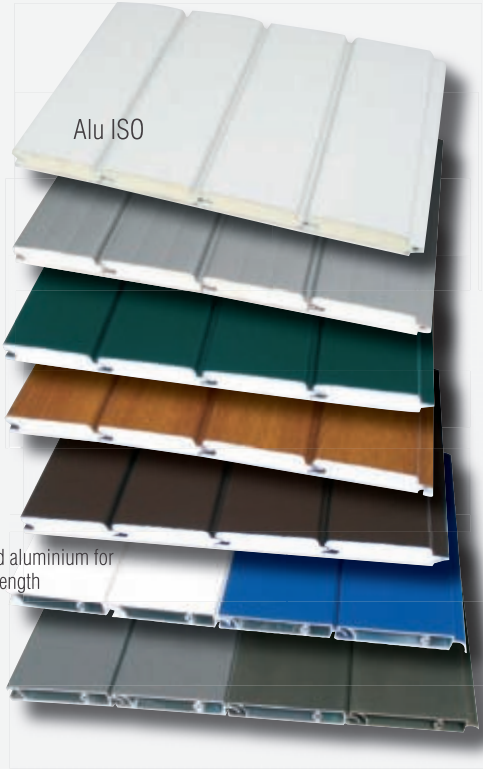

golden oak

Alu ISO

Extruded aluminium for extra strength