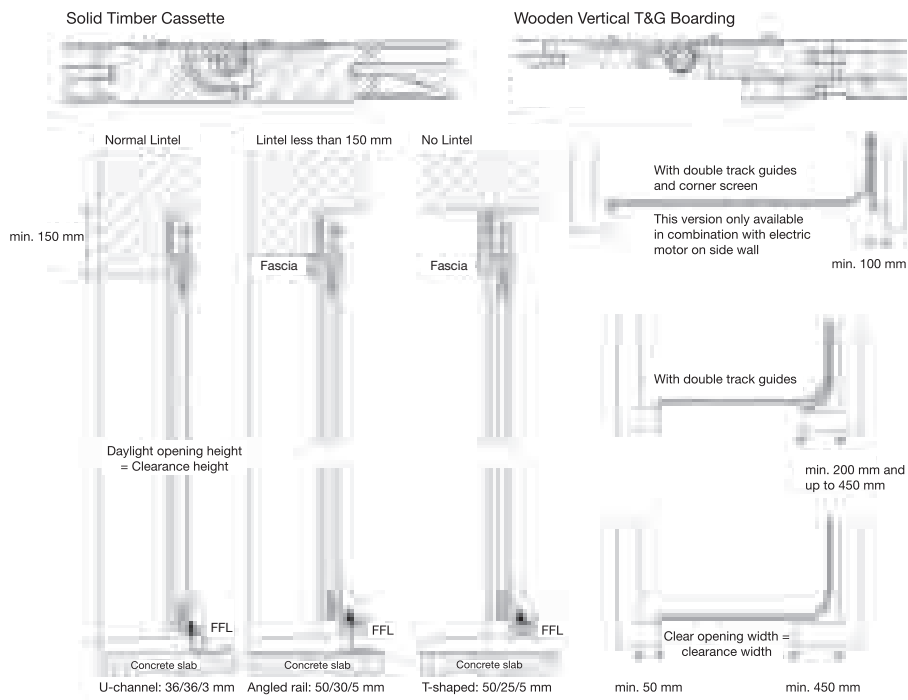

SIDE SECTIONAL DOORS INSPIRED ENGINEERING SOLUTIONS