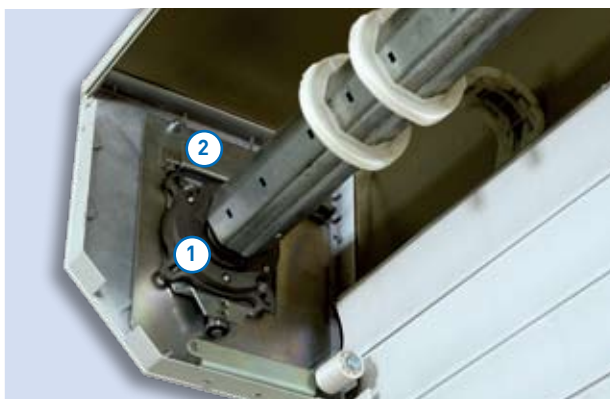

Choice of finishes A white interior finish creates a lighter, cleaner finish to the inside of your garage. Externally your NovoRol Deluxe door can be supplied in either a white or brown polyester powder coated finish or a choice of attractive and hard wearing laminated woodgrain finishes, plus a smooth Golden Oak woodgrain finish. The laminated woodgrain is harder wearing than a normal paint finish, is guaranteed for 10 years and looks great too! (See page 11 for details of your guarantee.)

NovoShield Cover All NovoRol Deluxe doors are provided with an extra important safety feature. The NovoShield cover, finished in white as standard, shields the user from accidental finger entrapment and provides an attractive finish to the door curtain.

Pivo-Glide Behind the NovoShield cover there are special sliding end brackets, enabling your door curtain to be fed straight into the tracks as the door unrolls, thereby reducing noise, wear and scuffing of the door curtain.

Remote controls Two compact, push-button remote controls are provided as standard.

Virtually maintenance free NovoRol Deluxe requires very little maintenance, but an annual low cost service from your local stockist will ensure your door provides many years of untroubled use.