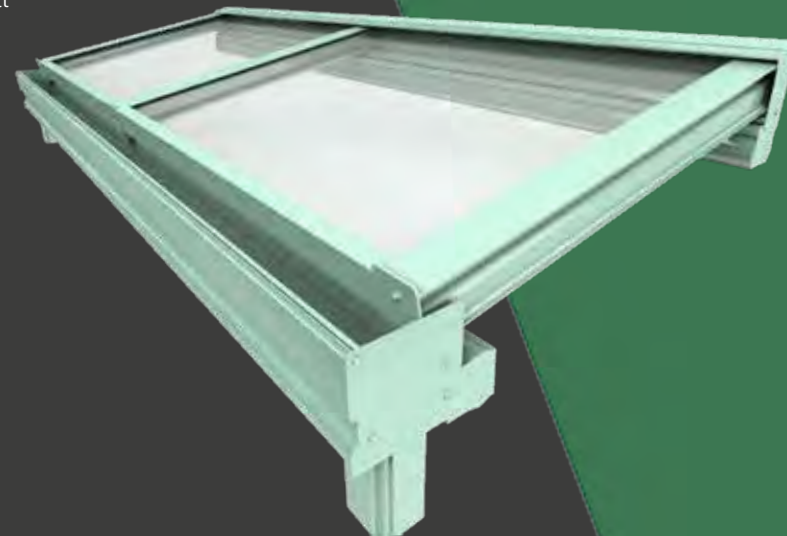

All framework is constructed from durable aluminium, with the option to powder coat the structure to any RAL colour or BS colour.

The **Simplicity 6** is the perfect veranda solution for domestic gardens and provides effective and stylish cover from the weather for alfresco dining and garden parties.

With a span of up to 3.2m glass length from its supporting wall, and an unlimited length you will have a solution that can be adapted to suit your exact needs.

The **Simplicity 6** comes with a full 10 year guarantee and a 25 year life expectancy, making this a real investment that you will be able to enjoy for many years to come.

Now available in either white or anthracite grey as standard.

"The veranda has made a big difference to our property and it has created a great outside space all year around. In warm weather it's great for eating outside and to entertain and in cooler or wetter weather can still be used to sit outside in the garden with some shelter."

MR. GREEN - BASILDON, ESSEX

SUITABLE FOR GARDEN
VERANDAS & CANOPIES

SUITABLE FOR
DINING AREAS