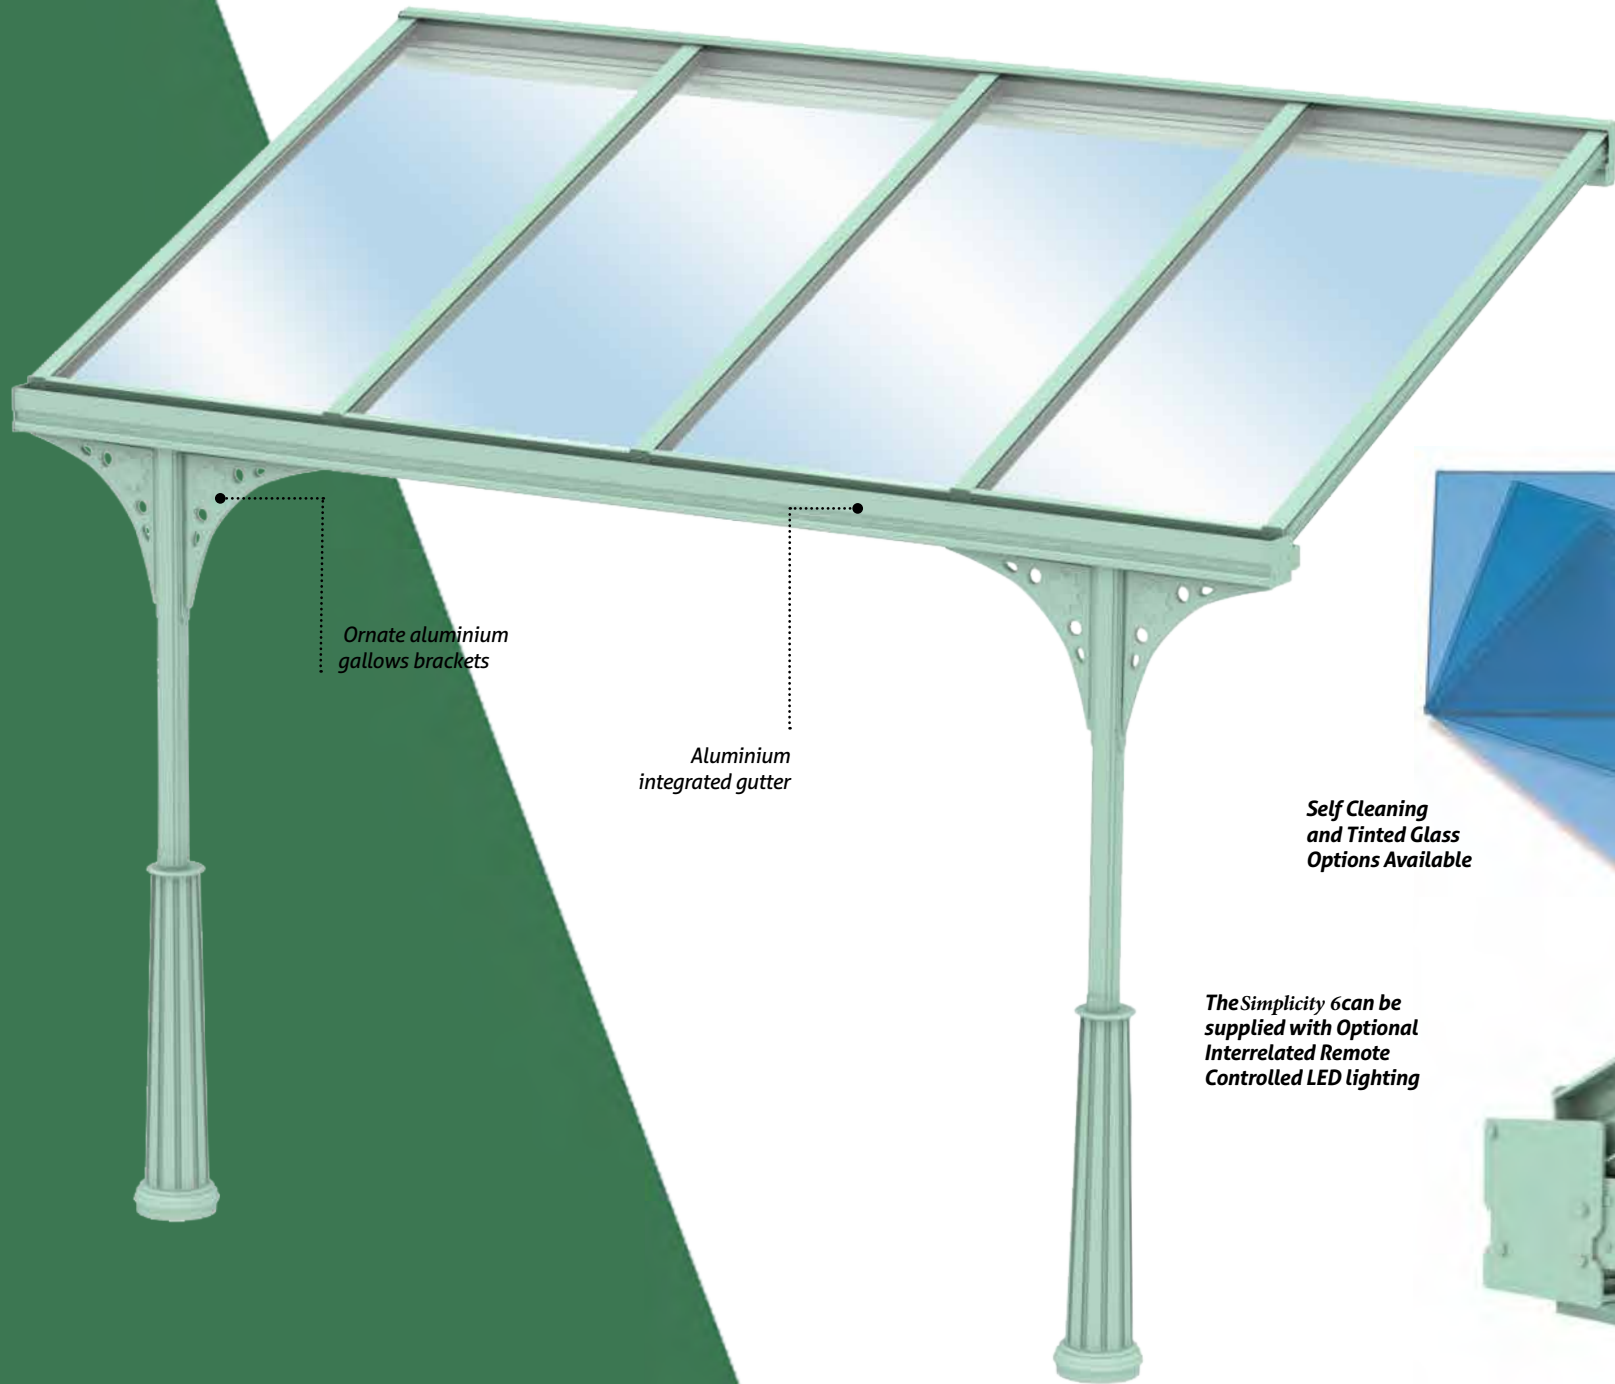

With elegant posts and optional glass roofing, this product offers you a deluxe canopy or veranda at an affordable price. By featuring the option of glass roofing, the **Simplicity 6** offers improved acoustic properties – reducing the noise of rain drops during a downpour; these glass panels also provide a sparkling finish which is easy to maintain, particularly if the self-cleaning glass is chosen.

All framework is constructed from durable aluminium, with the option to powder coat the structure to any RAL colour or BS colour.

The **Simplicity 6** is the perfect veranda solution for domestic gardens and provides effective and stylish cover from the weather for alfresco dining and garden parties.

MR. GREEN - BASILDON, ESSEX

SUITABLE FOR GARDEN
VERANDAS & CANOPIES

SUITABLE FOR
DINING AREAS

*Ornate aluminium
gallows brackets*

*Aluminium
integrated gutter*

***Self Cleaning
and Tinted Glass
Options Available***

***The Simplicity 6 can be
supplied with Optional
Interrelated Remote
Controlled LED lighting***

The *Simplicity 6*

Features & Benefits

- **Full 10 Year Guarantee** – The **Simplicity 6** is supplied with a full 10 year guarantee and a 25 year life expectancy for the canopy frame
- **UV Activated Self-Cleaning Glass** – Optional 6mm self-cleaning toughened glass has a UV activated special coating that is applied during manufacture that breaks down organic dirt which is then washed away by the rain. Only a small amount of UV is needed to activate the special coating so that the veranda remains clean even on cloudy days
- **Toughened Glass** – Both glass options are toughened during manufacturing and achieve Class 1 BS EN 12600 for impact performance
- **Low Maintenance** – All roof options are low maintenance, particularly the self-cleaning glass, which means less cleaning is required, saving you time and money
- **High Light Transmittance** – All roof options offer high light transmittance
- **Available Projections** – Up to 3.2m projection (Bar length)