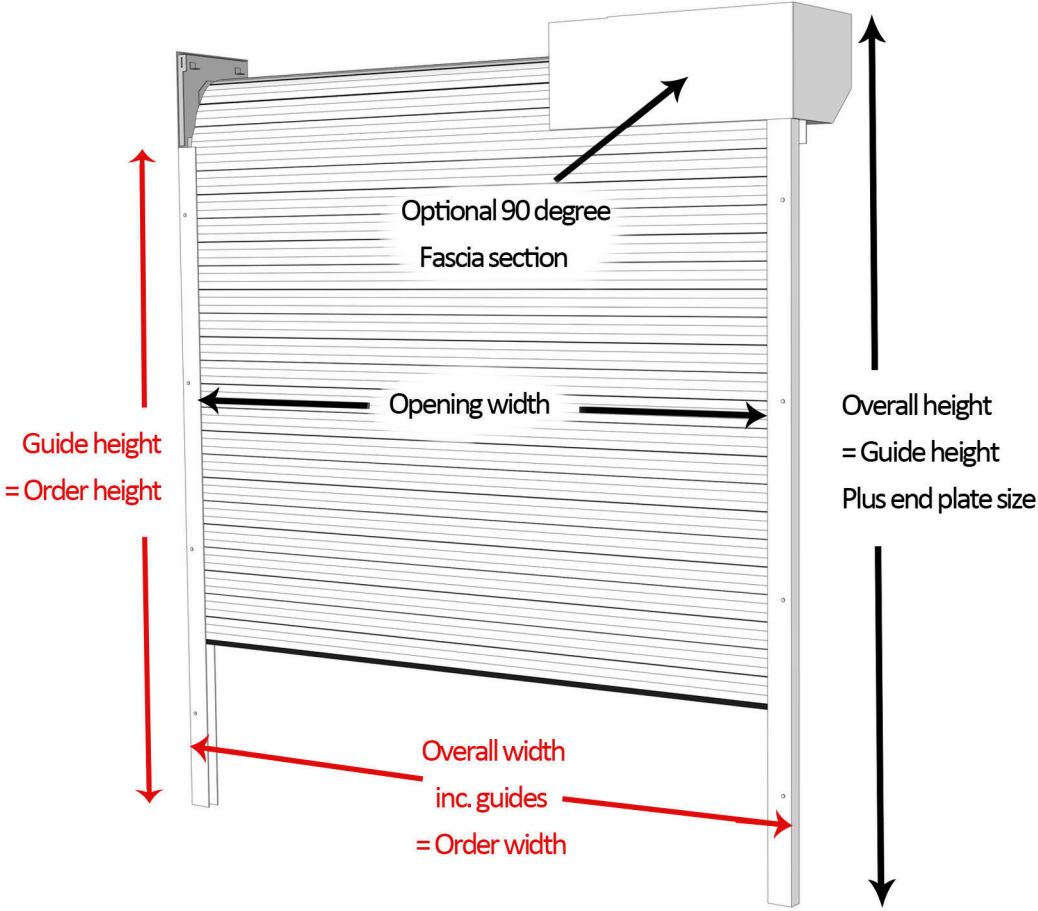

Securoglide LT Roller Door

FRONT VIEW

REAR VIEW