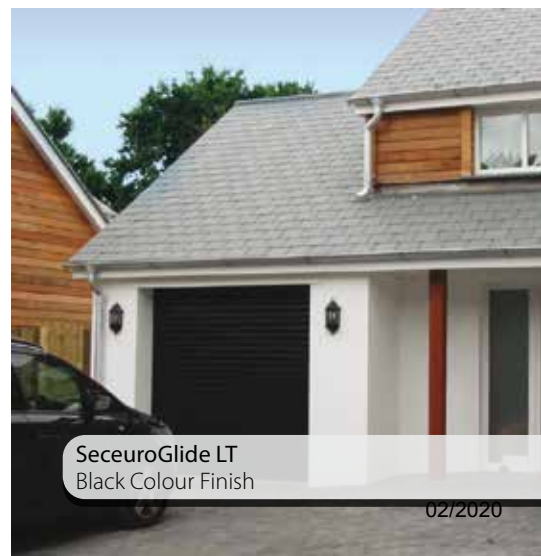

SeceuroGlide LT
Black Colour Finish