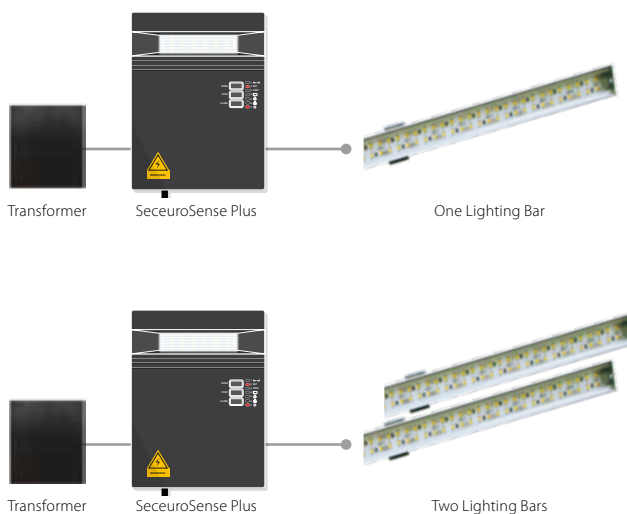

Internal/External Lighting