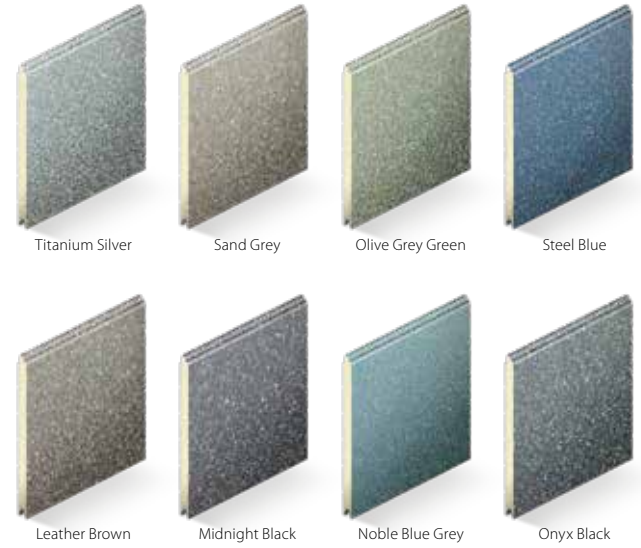

# SeceuroGlide | Sectional Colours

This is where you can truly create your ideal garage door. Available in any RAL colour or BS colour, SeceuroGlide Sectionals provide the opportunity to match your door to your windows, front door or even your car! Here are some of our most popular finishes, including our metallic colours.

## Standard Colours

## Free of Charge Colours

## Metallic Colours

Foiled Woodgrain  
Only available in Centre Rib.

*"I never realised there would be this much choice – I'm really impressed with how bespoke my door truly is."*