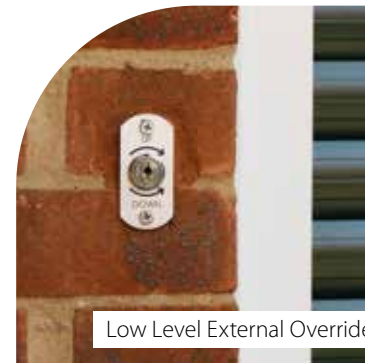

Remote control Keypad

Remote control keypad

(SeceuroGlide Original and SeceuroGlide Compact only)

The remote control keypad provides you with a secure, alternative option for controlling your door. Suitable for external installation, this wireless controller offers convenience without compromising security.

Powder Coating End Plates

When you order a half or full box enjoy complimentary powder coated end plates to ensure your door is fully matched. Plus, when you choose one of our woodgrain colours this is complimentary regardless of box choice and will be done in a colour closely resembling your door.

Full box

A full box completely conceals the roll. This option allows SeceuroGlide Original, LT and SeceuroGlide Compact doors to be fitted outside the garage. Boxes are supplied in white or brown as standard. They can also be supplied in any of the plain colour finishes for an additional surcharge.

Low level external override kit

(SeceuroGlide Original, LT and SeceuroGlide Compact only)

The low level external override kit enables the door to be opened manually in emergencies from both the inside and outside of the garage. If the garage door is the only means of entry you will require a low level external override kit.

Low Level External Override