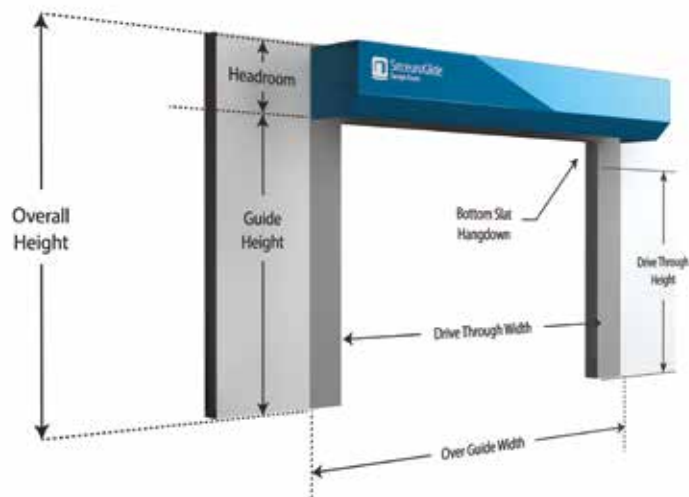

Important information.

Fitting information.

Headroom & Fitting Requirements

SeceuroGlide Original and SeceuroGlide Excel require a minimum of 300 mm headroom for doors up to 2500 mm in opening height and 350 mm headroom for doors up to 3500 mm in opening height. SeceuroGlide Manual requires a minimum headroom of 300 mm. SeceuroGlide Compact requires just 205 mm headroom for doors with an opening height up to 2150 mm.

External Doors

In applications where the door is installed externally the remote control system must be installed either inside the garage or in a waterproof box (not included). The Bottom Slat Transmitter must always be installed on the internal face of the door and is not suitable for applications where it will be exposed to weather or excessive moisture due to condensation. A higher IP rated Bottom Slat Transmitter is available at a surcharge.

Product Restrictions

SeceuroGlide Excel is not available as supply only as it must be fitted by a trained installer. SeceuroGlide Excel doors must always be internally fitted. If the coil needs to be fitted within the opening then an upgraded version of the end plate is available for a surcharge. The low level external override option is not available for SeceuroGlide Excel. All SeceuroGlide Excel doors are supplied with 90 mm guide rails. SeceuroGlide Manual can only be fitted internally and is not available with a hood or fascia.

Important information.

Extreme Weather Conditions

- High winds and high temperatures on double doors can cause increased deflection of the door. It is the installer's responsibility to ensure that the door is spaced off the wall sufficiently to allow for door movement during these extreme weather conditions.
- Darker coloured double doors that are exposed to significant direct sunlight may be susceptible to expansion which may interfere with the operation of the door.
- If a door is situated in an exposed location and subjected to very high winds and driving rain, the SeceuroGlide range does not guarantee against water ingress. As part of the product's testing for the CE marking, the product has not been tested against this and as such is classified as NPD (No Performance Declared).
- Whilst the garage door profiles are primed and coated for the external environment – any doors fitted in coastal environments may be at risk of deterioration due to the weather conditions. Ensure you keep your door clean and follow the instructions for cleaning the door in the operating and maintenance instructions.
- In the event of extreme weather conditions, the vision slats will be susceptible to water ingress and may cause the door to move in extreme gales.

Colours & Powder Coating