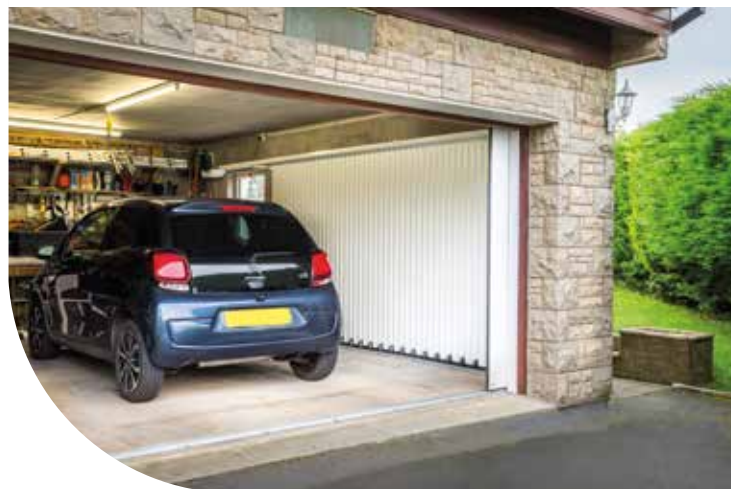

Lateral opening for easy access.

The Vertico lateral running door offers a unique and stylish solution for any garage design, making the most of your garage space and creating a design feature for your home.

The vertical design offers partial opening ensuring minimal heat-loss and provides a convenient solution for pedestrian or bicycle access. The neat design only requires a very small amount of headroom. Vertico is fitted with a motor, radio remote control and obstacle detection device offering the ultimate in convenience and safety. Vertico is installed by trained garage door specialists and offers a stylish, bespoke solution of the highest quality, perfectly made to suit your home.