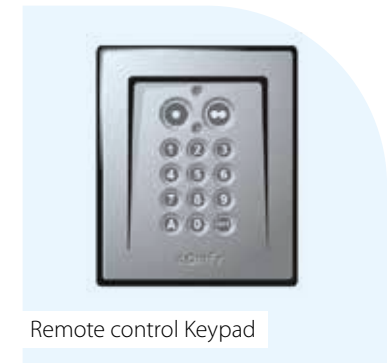

Low Level External Override

Remote control Keypad