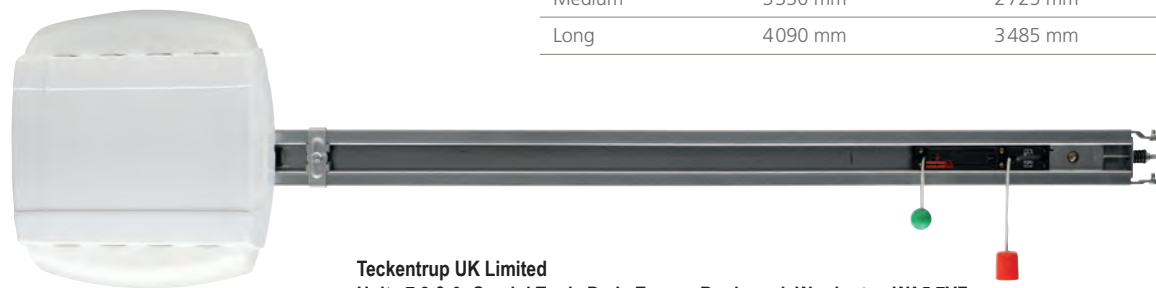

Technical details

The highest level of comfort and safety to meet all requirements and wishes.

Flexible installation

The operator head can be turned through 90° to the left or right. It can therefore adapt flexibly to suit all configurations on site and the operator unit lighting can also be used to illuminate specific areas as required.

Flexible installation

The right operator boom for each garage door

With chain or toothed drive-belt system. Maintenance-free and stable. In addition, the toothed drive-belt system works extremely quiet. With the reinforced ball bearing boom, 1.2 mm thick, it is perfect for situations with particularly heavy loading, such as in underground garages with frequent traffic.

Boom	Length	Movement stroke
Short	3080 mm	2475 mm
Medium	3330 mm	2725 mm
Long	4090 mm	3485 mm

Teckentrup UK Limited
 Units 7,8 & 9, Gemini Trade Park, Europa Boulevard, Warrington WA5 7YF
 Manufacturer & Distributor of Cardeck Sectional Garage Doors & Associated Products
 t: 01925 924050 f: 08701314843
 e: sales@teckentrupdepot.co.uk
 w:www.teckentrupdepot.co.uk
 w:www.teckentrup.co.uk