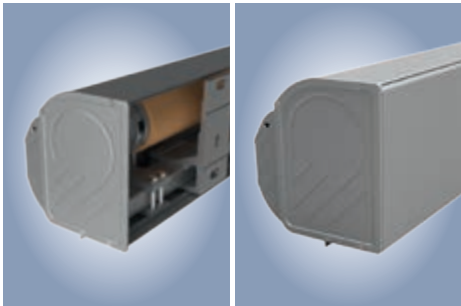

Perfect protection and versatile installation

Once the awning is retracted, both the fabric and the mechanical parts are safely protected inside the cassette. A number of versions are available depending on where the awning is to be fitted.

- K 2000 with fully closed cassette for any type of building
- I 2000 without rear wall profile, for wall installation